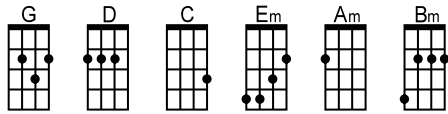

# Karma Chameleon – Culture Club

G D G  
 Desert loving in your eyes all the way  
 D G  
 If I listen to your lies would you say  
 C D  
 I'm a man without conviction  
 C D  
 I'm a man who doesn't know  
 C D  
 How to sell a contradiction  
 C  
 You come and go  
 Em D  
 You come and go

## CHORUS

G D G  
 Karma karma karma karma karma chameleon  
 Am  
 You come and go  
 G D  
 You come and go  
 G D Em  
 Loving would be easy if your colours were like my dream  
 Am  
 Red gold and green  
 G D  
 Red gold and green  
 G D G  
 Didn't hear your wicked words everyday  
 D G  
 And you used to be so sweet I heard you say  
 C D  
 That my love was an addiction  
 C D  
 When we cling our love is strong  
 C D  
 When you go you're gone forever  
 C  
 You string along  
 Em D  
 You string along