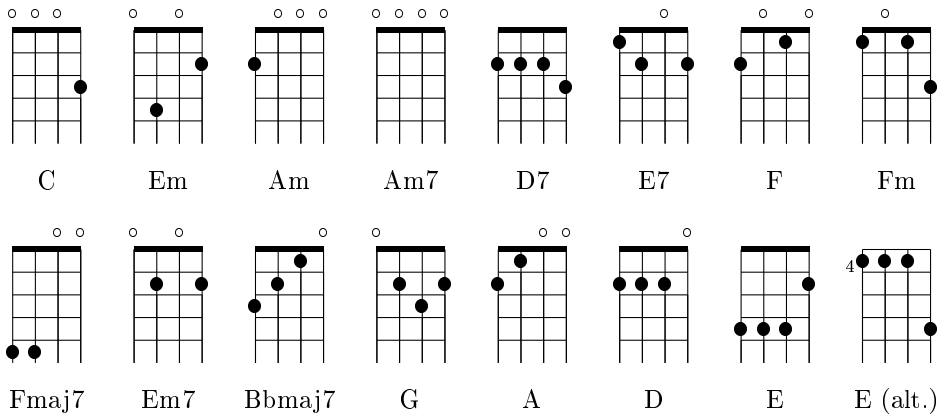

1 — Space Oddity [ukulele]

©David Bowie
W&M: David Bowie

C Em
Ground control to Major Tom,
C Em
Ground control to Major Tom:
Am Am7 D7
Take your protein pills and put your helmet on.

C Em
Ground control to Major Tom:
C Em
Commencing countdown, engines on,
Am Am7 D7
check ignition and may gods love be with you.

C E7
This is ground control to Major Tom:
F
You've really made the grade,
Fm C F
and the papers want to know whose shirts you wear.
Fm C F
Now its time to leave the capsule if you dare.

C E7
This is Major Tom to ground control:
F
I'm stepping through the door,
Fm C F
and I'm floating in a most peculiar way,
Fm C F
and the stars look very different today.

G E7
Ground control to Major Tom:
Am Am7
Your circuits dead, there's something wrong.
D7
Can you hear me, Major Tom?
C
Can you hear me, Major Tom?
G
Can you hear me, Major Tom?

Can you ...

Fmaj7 Em7
Here am I floating round my tin can,
Fmaj7 Em7
far above the moon.
Bbmaj7 Am
Planet Earth is blue,
G F
and there's nothing I can do.

C F G A

C F G A

Fmaj7 Em7 A C D E(alt.)

I send my thanks to people who publish chords on the Internet. The primary sources for my arrangement were http://www.lindesign.se/uwp/guitar/b/david_bowie/space_oddity.crd and <http://www.scorpex.net/uke.htm>. For this version, I've tried to find the chords and chord variants I think work best on the ukulele. I hope you like it!